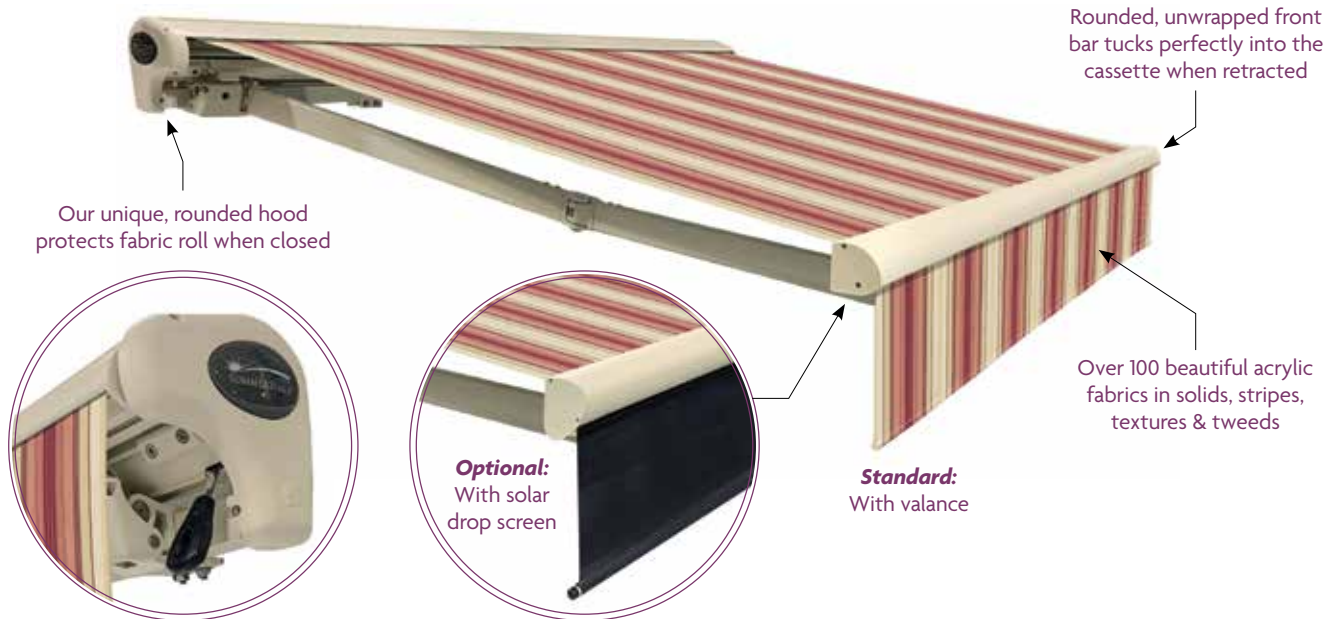

SEMI-CASSETTE

THE SUMMERSPACE[®] SEMI-CASSETTE RETRACTABLE AWNING has clean, elegant styling, and its greatest attribute is the added protection it gives to your fabric. The semi-cassette covers not only the top and sides of the fabric roll, but also the back. This ensures that your beautiful fabric is completely protected when retracted, giving it longer life with color that lasts for years to come. The cassette's sides have a sleek, aerodynamic design that conveys luxury and sophistication, making it a perfect accent to your home's exterior. This awning is designed for both wall and roof mount applications.

Shown in OPEN position (fully extended) with optional solar drop screen (Chalk P06)

Shown in CLOSED position (fully retracted) with optional roof mount brackets

Semi-cassette Awnings by SummerSpace® are self-contained with a built in hood which covers the entire fabric roll when retracted. Its modern design gives added style to the awning. This awning will be the perfect accent to any home's exterior and a perfect solution for roof mount installation.