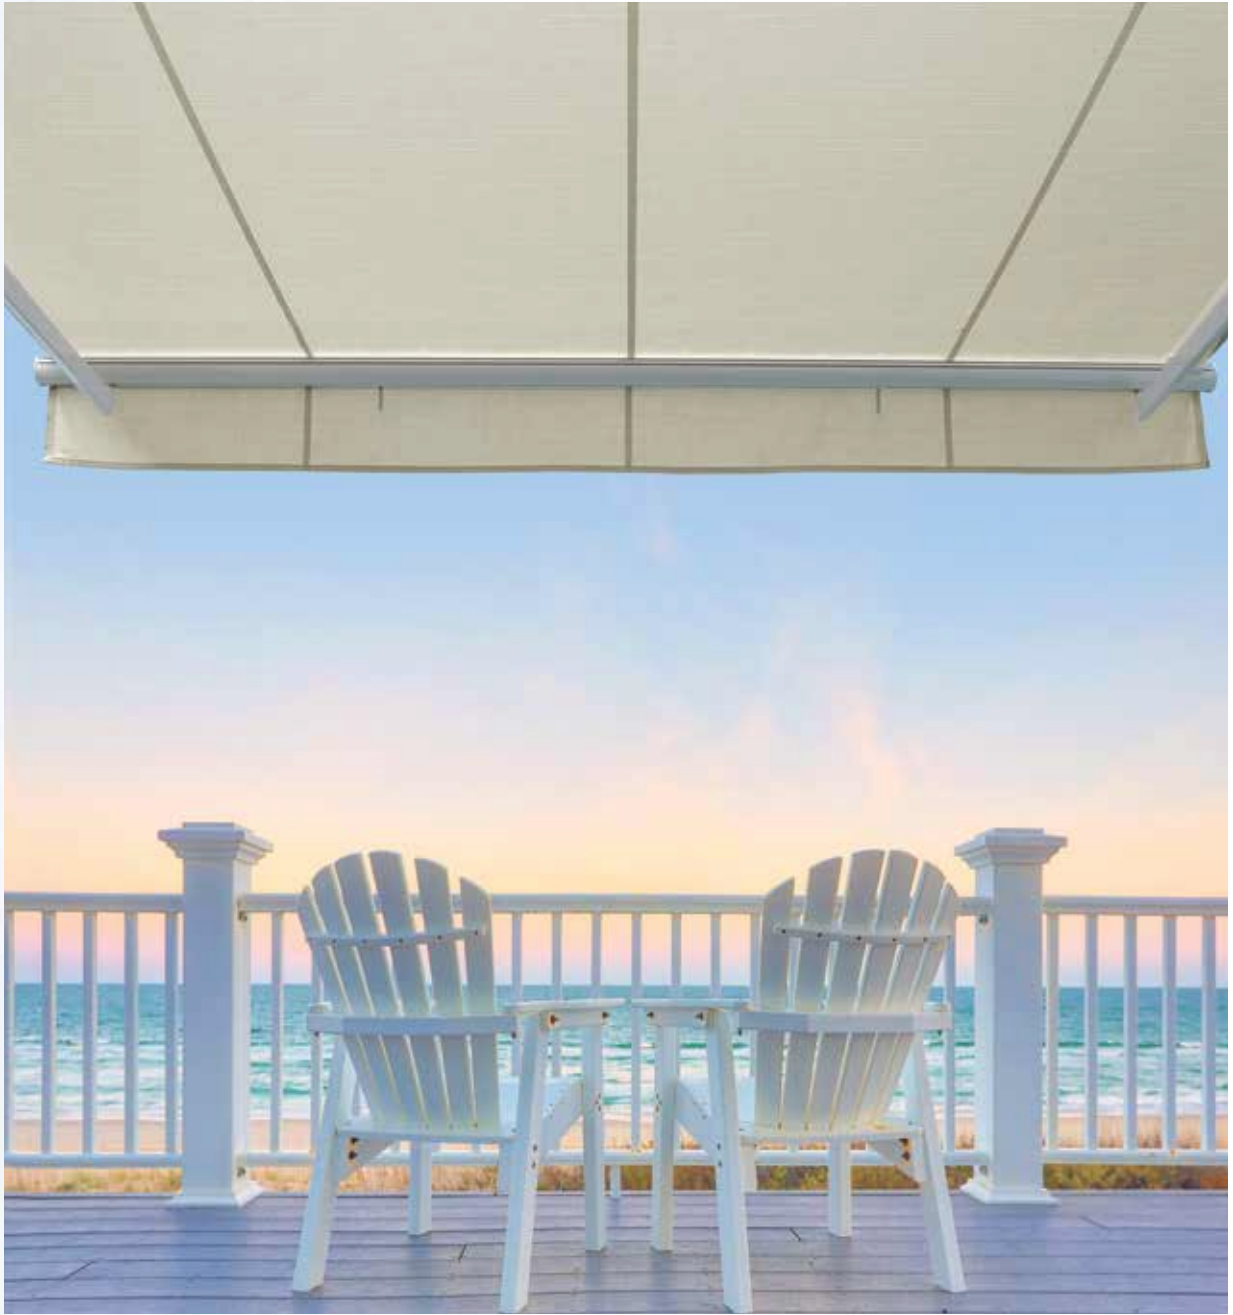

enjoy the view