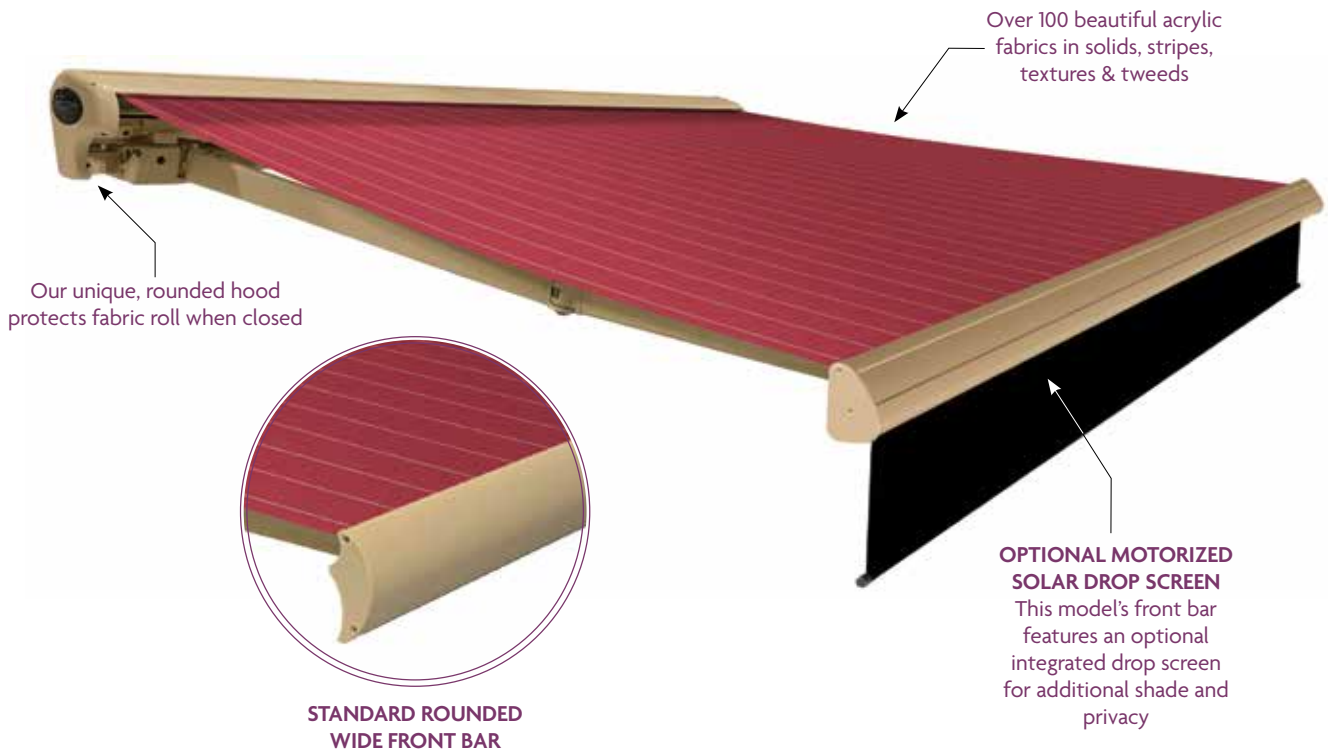

SEMI-CASSETTE

THE SUMMERSPACE[®] SEMI-CASSETTE RETRACTABLE AWNING has clean, elegant styling, and its greatest attribute is the added protection it gives to your fabric. The semi-cassette covers not only the top and sides of the fabric roll, but also the back. This ensures that your beautiful fabric is completely protected when retracted, giving it longer life with color that lasts for years to come. The cassette's sides have a sleek, aerodynamic design that conveys luxury and sophistication, making it a perfect accent to your home's exterior. This awning is designed for both wall and roof mount applications.

Shown in OPEN position (fully extended) with optional solar drop screen (Chalk P06)

Shown in CLOSED position (fully retracted) with optional roof mount brackets

Semi-cassette Awnings by SummerSpace® are self-contained with a built in hood which covers the entire fabric roll when retracted. Its modern design gives added style to the awning. This awning will be the perfect accent to any home's exterior and a perfect solution for roof mount installation.

FULL CASSETTE

THE SUMMERSPACE® FULL CASSETTE RETRACTABLE AWNING features the same rounded hood as our semi-cassette model to offer complete coverage of the fabric roll when not in use. Additionally, the oversized front bar protects and hides the arms and shoulders when retracted. This awning is truly revolutionary in style and performance.