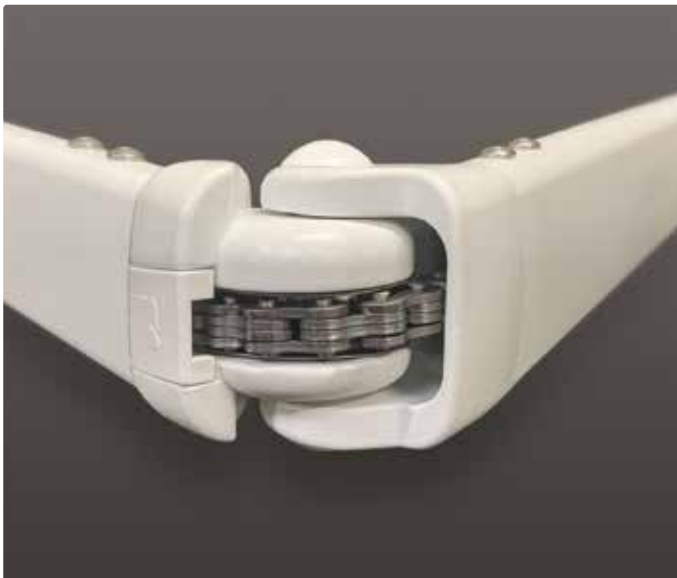

RETRACTABLE PATIO AWNINGS
FEATURES & OPTIONS

WIND SENSOR

The SummerSpace® Wind/Motion Sensor provides wind protection, retracting the awning when winds exceed a safe speed. Awning must be motorized.

ROOF MOUNT

Your awning may be roof mounted when space requirements cannot be met.

CHAIN TENSION SYSTEM

All arms have a stainless steel chain tension system for maximum strength, durability, and reliability.

MOTOR & REMOTE CONTROL