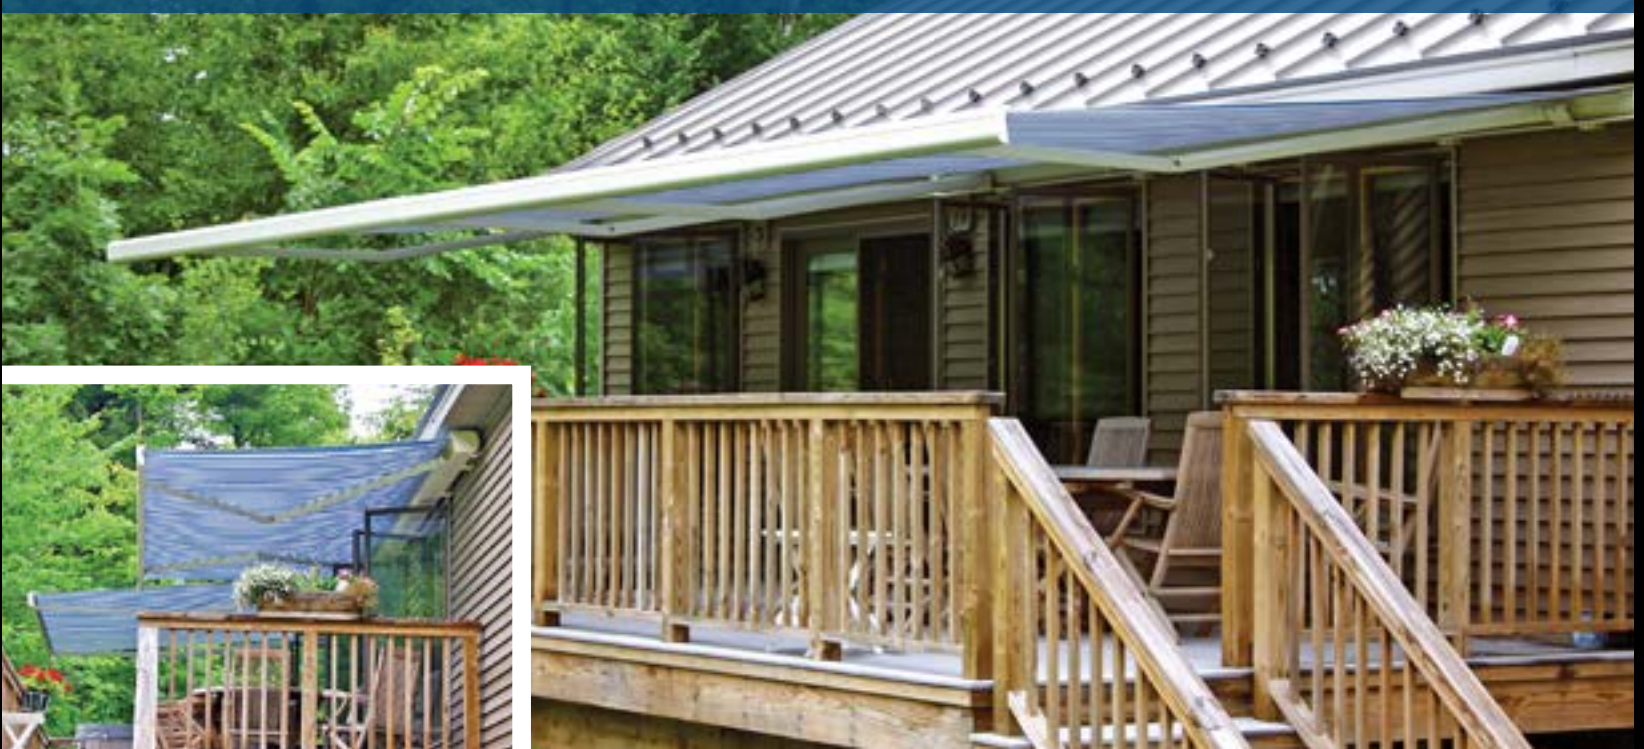

SERIES K300

FULLY CASSETTED
RETRACTABLE AWNINGS
FOR DECKS & PATIOS

WHERE FASHION MEETS FUNCTION

The Series K300 Fully Cassetted Retractable Awning has beautiful European lines enhancing your home's appearance while providing oasis like cool shade. When closed, the awning's sleek full cassette design virtually disappears into your home's exterior.

Understated Beauty

Series K300 shown in OPEN position

Series K300 shown with optional drop screen

Series K300 shown in CLOSED position

Limited mounting space, clean design and an optional drop screen were all factors in the decision to choose the K300 Retractable Awning for this home owner. When extended, it seems to disappear into its surroundings. When retracted, it blends perfectly with the homes exterior. The optional drop screen provides added solar protection when the sun is in a lower position, and retracts effortlessly into the front bar of the awning when not in use.

Distinctive homes require exceptional accessories. The owner of this beautiful home wanted to maintain all of the esthetic appearance of the custom millwork on this quaint porch. With only a six inch header, once again the K300 Retractable Awning with an almond finish was the answer. Whether looking from the outside or looking from the inside... perfection says it all.

Made To Be Hidden

The owner of this home had only seven inches of mounting space over an out-swing door and several casement windows. The compact design of the K300 Retractable Awning fit beautifully and allowed full functionality of the door and windows. The deck width was thirty-four feet, so two seventeen foot awnings were installed end to end. This allows for independent operation of each awning while maintaining a sleek seamless look when both awnings are fully extended or retracted.