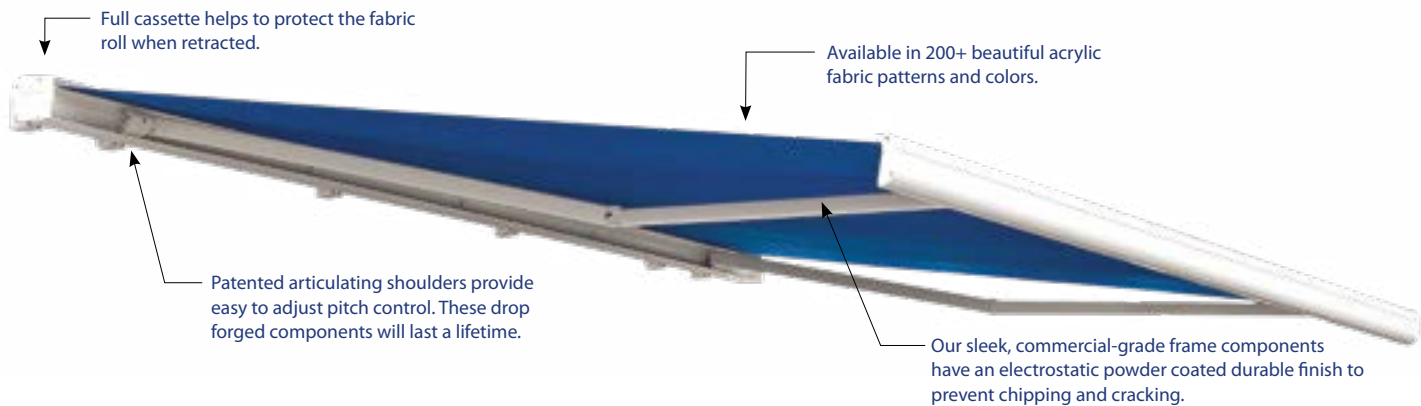

Series K300