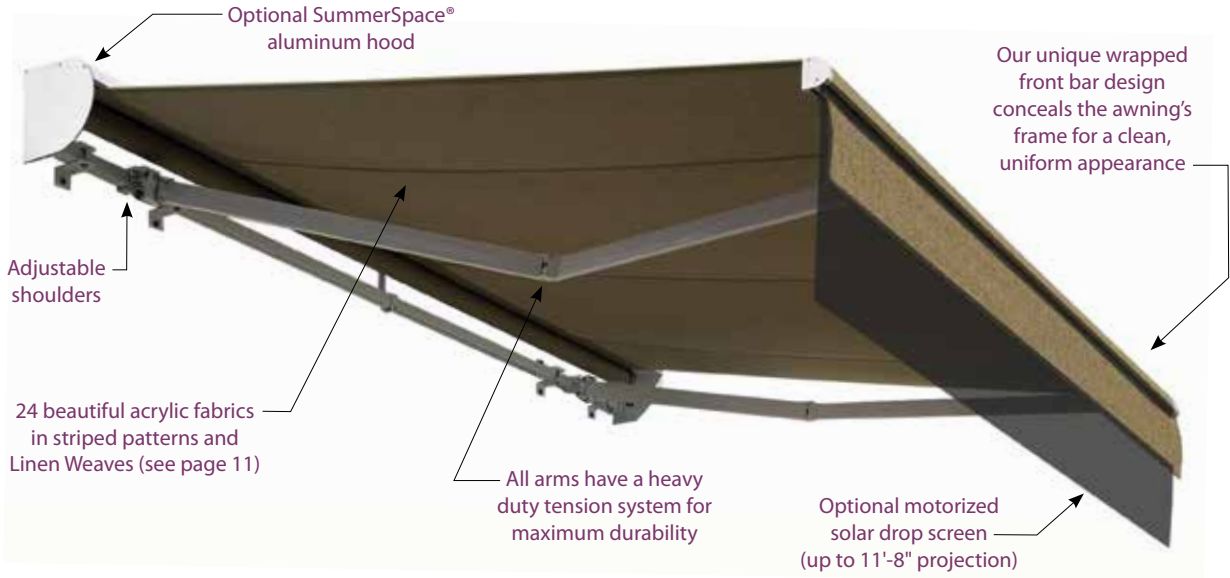

TRADITIONAL