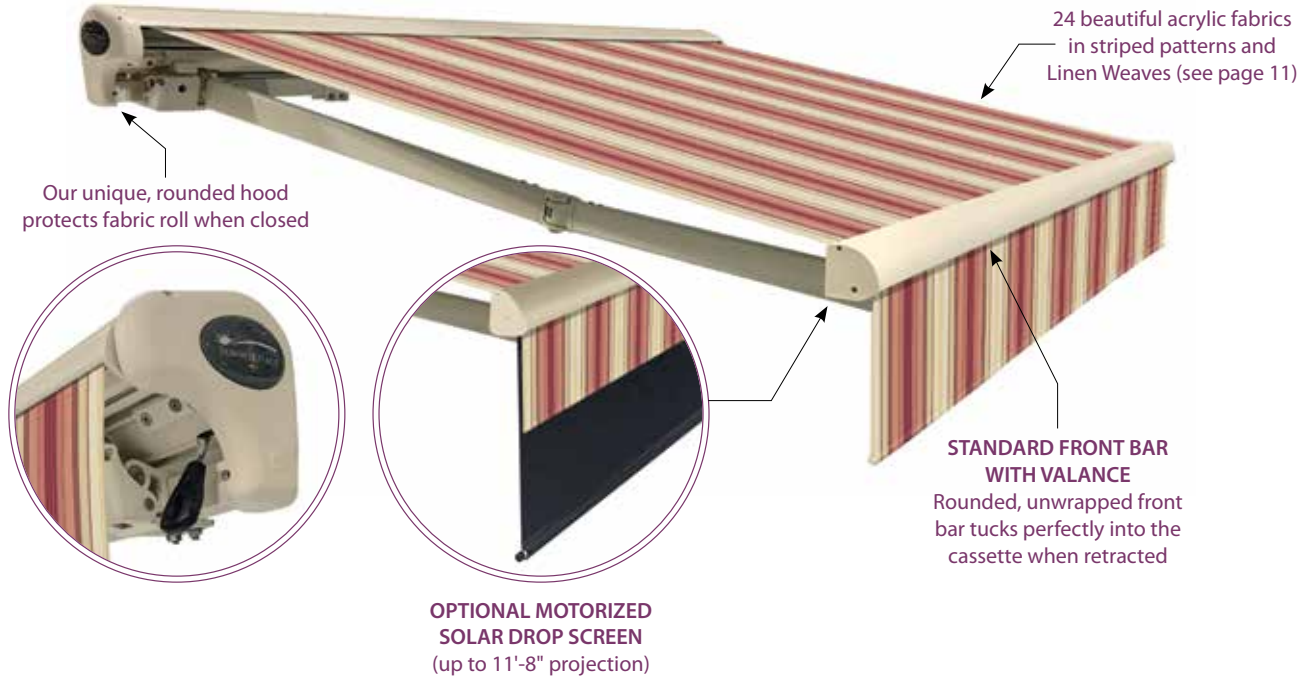

SEMI-CASSETTE

THE SUMMERSPACE® SIMPLE SHADE SERIES SEMI-CASSETTE RETRACTABLE AWNING is constructed using the same frame and fabrics as our Traditional Retractable Awning with the added benefit of a fully enclosed fabric cassette housing. This is designed to keep your fabric protected at all times when not in use. This awning is also the perfect choice when roof mount applications are required to meet proper mounting heights. The low-profile contemporary design with a straight valance, along with our low gloss frames, lets everyone know that you have purchased the best awning on the market. Increase your shade and privacy with a beautiful SummerSpace exclusive battery powered, remote controlled solar drop screen. This option provides additional sun control later in the day as the sun becomes lower in the sky. Let's get started. Our quick turnaround times will have you in the shade in no time!

Semi-cassette Awnings by SummerSpace[®] are self-contained with a built in hood which covers the entire fabric roll when retracted. Its modern design gives added style to the awning. This awning will be an exquisite accent to any home's exterior and a perfect solution for roof mount installation.